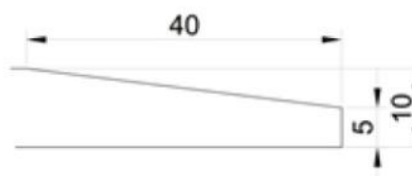

RAMP OF 03S & 02S FOR REFERENCE

■ APPLICATION:

GYM flooring \ Fitness centers \ Sport area \ Indoor flooring

■ FEATURES:

Slip resistant \ Noise reduction \ Shock absorbing \
Sound absorbing \ Durable and low maintenance \ ECO-friendly